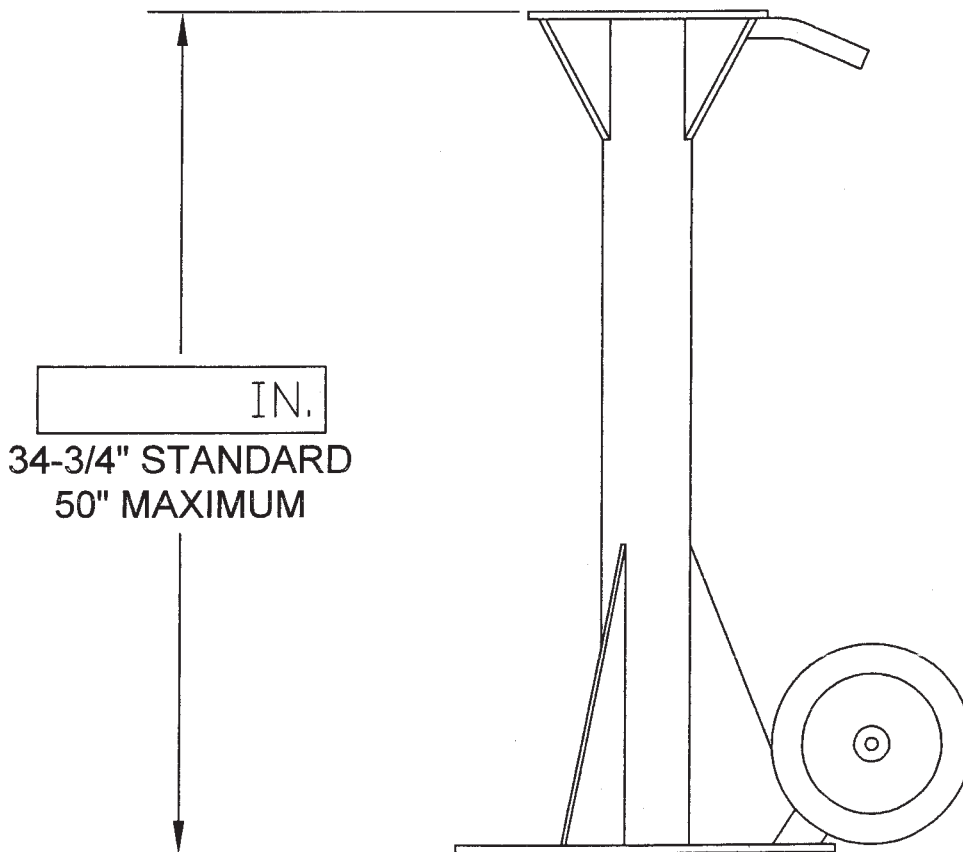

If you've already ordered

Sizing Form

Thank you for your interest in ALDON Company freightcar stands (4024-01). Please fill in your required dimension below to ensure your product is correctly manufactured.

Note-
4024-01A oak pad available. Pad is 1-3/4" thick. Be sure to take that into account when determining height.

4024-01 Repair Shop Car Stand

SIGNED: _____

DATE: _____

This is a special order item and cannot be returned.